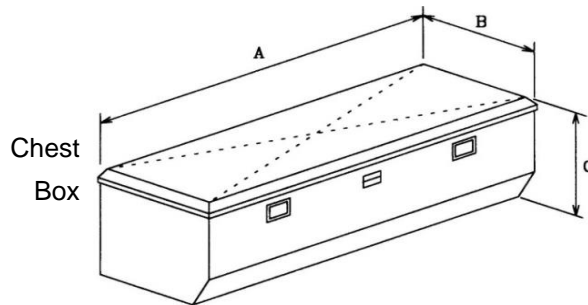

Chest Box

Chest Boxes

DESCRIPTION	Dimensions			Silver	Black
	A	B	C	Part	Part
RV Low-Profile Style					
Ford SD 60"/slant sides	60.50	20.50	19.00	44008	44008B
Utility Chest					
29"	29.00	12.00	16.00	44025	44025B
36"	36.00	20.50	16.00	44003	44003B
46.5"	46.50	19.0625	18.125	44029	44029B
Underbody					
24"	24.00	18.00	18.00	47001	47001B
36"	36.00	18.00	18.00	47002	47002B
48"	48.00	18.00	18.00	47003	47003B