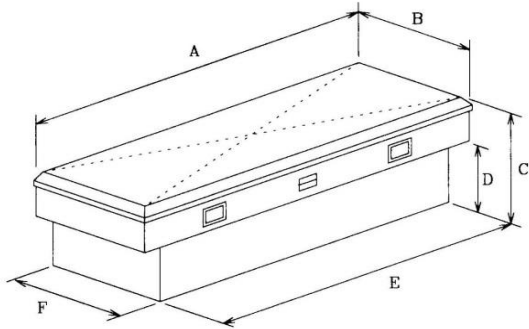

Crossover Style Boxes

DESCRIPTION	Dimensions (Inches)						Silver	Black
	A	B	C	D	E	F	Part	Part #
Single-Lid								
Full Size	71.50	20.75	14.5	9	61.5	18.25	41016	41016B
Mid Size	63	20.75	15	9	54.5	18.25	41007	41007B
Side-Mount								
Full Size 48"	48	12.25	13	7.63	47.25	7.63	42001	42001B
Full Size 56"	56	12.25	13	7.63	59.25	7.63	42002	42002B
Full Size 72"	72	12.25	13	7.63	71.25	7.63	42003	42003B