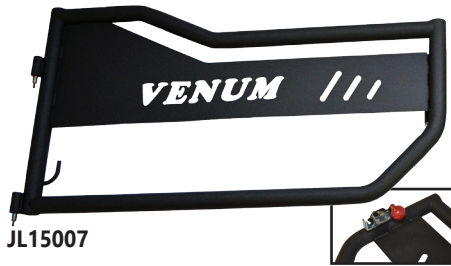

- Hood Vent Louvered Plate
- Bright or Black

J15002B

JK Under Seat Storage

JK15009

- JK & JKU Cargo Storage
- Bright or Black

44003B

Owens Products, Inc.
 1107 Progress St.
 Sturgis, MI 49091

Phone: 800-726-9367
 Fax: 800-942-9877

www.owensproducts.com
sales@owensproducts.com
 Proudly Made in the USA!!!

JL Tube Doors

JL15007 & JL15006

JL15007

Venum™ JL Jeep Front Tube Doors.

Years	Application
2018-2019	Jeep Wrangler JL 2-Door
2018-2019	Jeep Wrangler JLU 4-Door