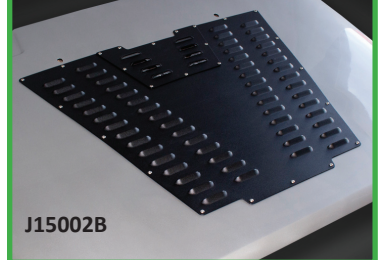

Venum™ Jeep Performance Products

- Jeep Hoods - Fiberglass, Aluminum Strength, Gray Primer Finish
- Tube Doors - 1.5" OD Aluminum Tubing, Powder Coat Finish
- Running Boards - Molded TPO Factory Style
- Running Boards - Aluminum (Mill Finish & Diamond Tread)
- Under Seat Storage - Heavy Gauge Aluminum
- Cargo Storage - .063 Diamond Tread Aluminum
- Hood Vent - Heavy Duty Smooth Mill Finish Aluminum

We have rarely met a "passive" Jeep owner. By that, we mean that the Jeep owners we know take off-roading to heart. They invest in aftermarket products to get better performance and a better look from their Jeeps. It's not just a Jeep, it's a way of life. That's why Owen's Products offers a fine selection of aftermarket Jeep products including custom running boards, tube doors, cargo storage and Jeep hoods that look great and perform even better. Each one of our Jeep products is made right here in our Michigan facility to the highest quality standards. We don't cut corners. We don't settle for good enough. We get Jeep people.

- Hood Vent Louvered Plate
- Bright or Black