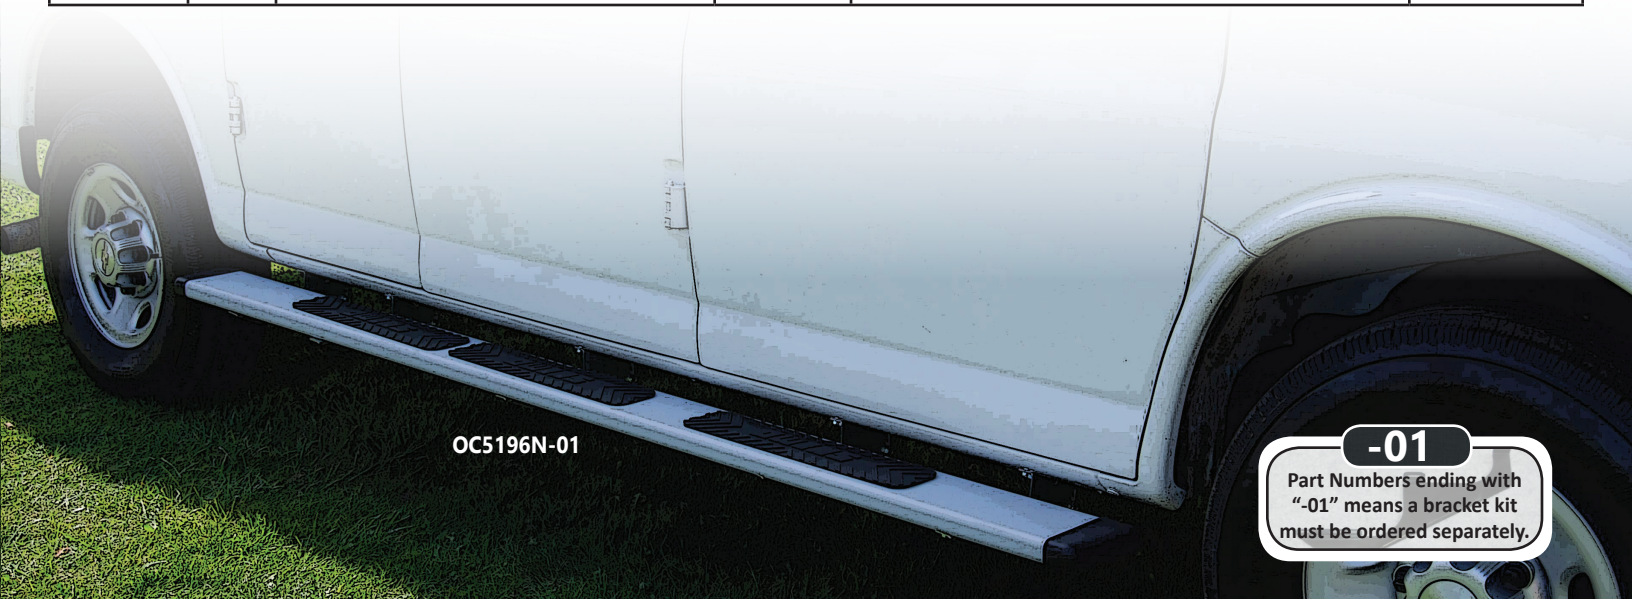

TYPE	DROP	DESCRIPTION	LENGTH	PART NUMBERS	REQUIRED BRACKET KIT		
97-19 Chevrolet/GMC Express/Savana | 155" Wheel Base							
Long/Long	4"	ClassicPro Aluminum	120"	OC74120FX | OC74120FXB | OC84120FX	Included		
		Classic Extra-Wide Diamond Universal	120"	OC84120-8 | OC84120-10	Included		
		Commercial Extra-Wide Universal	120"	OC84120-10-100	Included		
		Owens Commercial Boards	120"	82017 | 82017G	Included		
	2"	Owens Factory Molded TPO	120"	68120-01	10-1119		
		ClassicPro Aluminum	120"	OC70120FX | OC70120FXB | OC80120FX	Included		
		Classic Extra-Wide Diamond Universal	120"	OC80120-8 | OC80120-10	Included		
		Fusion Oval Steps	120"	OC51117B-01 | OC51117N-01	10-1119		
		TranSender Extruded Aluminum	120"	76120-01	10-1119		
	Short/Long	4"	ClassicPro Aluminum	40"/120"	OC72406 | OC72406B | OC82406	Included	
Commercial Extra-Wide Universal			40"/120"	OC8240120-10	Included		
Owens Commercial Boards			40"/120"	82016 | 82016G	Included		
2"		Owens Factory Molded TPO	40"/120"	6840120-01	10-1120		
		Fusion Oval Steps	40"/120"	OC5137117B-01 | OC5137117N-01	10-1120		
		TranSender Extruded Aluminum	40"/120"	7640120-01	10-1120		
Short/Short	4"	ClassicPro Aluminum	40"	OC7440CX1 | OC7440CX1B | OC8440CX1	Included		
		Classic Extra-Wide Diamond Universal	40"	OC8440C-8 | OC8440C-10	Included		
		Commercial Extra-Wide Universal	40"	13133	Included		
		Owens Commercial Boards	40"	82015 | 82015G	Included		
	2"	Owens Factory Molded TPO	40"	6840-01	10-1099		
		TranSender Molded TPO	40"	6540-01	10-1099		
		ClassicPro Aluminum	40"	OC7040CX1 | OC7040CX1B | OC8040CX1	Included		
		Classic Extra-Wide Diamond Universal	40"	OC8040C-10	Included		
		TranSender Extruded Aluminum	40"	7640-01	10-1099		
		Rear Step	4"	Grip Strut Commercial	65"	82369	Included

OC5196N-01

-01

Part Numbers ending with
"-01" means a bracket kit
must be ordered separately.