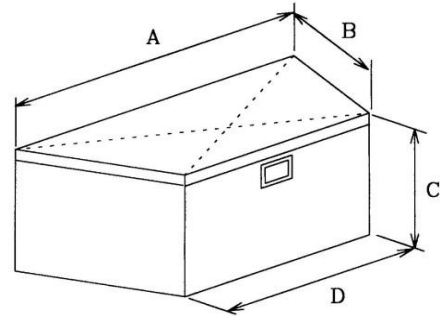

Trailer Tongue Box

Trailer Tongue Boxes

DESCRIPTION	Dimensions (inches)				Silver	Black
	A	B	C	D	Part	Part
Deep 34"	33.75	19	18	17	45003	45003B
Standard 35"	34.5	14.5	15.5	21	45001	45001B
Deep 39"	39	18.5	16	21	45004	45004B
Standard 49"	48.5	16.5	18.5	33.5	45002	45002B