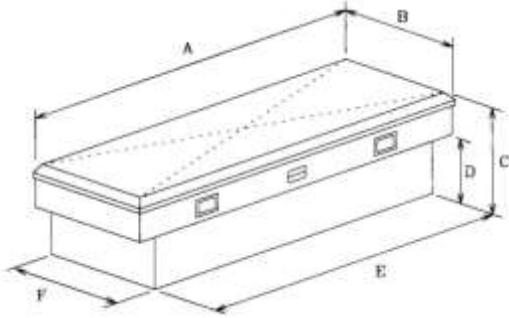

Garrison Series
Diamond Tread Paddle Latch Tool Boxes

Crossover Style Boxes

CROSSOVER STYLE	Dimensions (Inches)						Silver	Black
	A	B	C	D	E	F	Part	Part
Single-Lid								
Full Size	71.50	20.75	14.5	9	61.5	18.25	41016	41016B
Mid Size	63	20.75	15	9	54.5	18.25	41007	41007B
Side-Mount								
Full Size 48"	48	12.25	13	7.63	47.25	7.63	42001	42001B
Full Size 56"	56	12.25	13	7.63	59.25	7.63	42002	42002B
Full Size 72"	72	12.25	13	7.63	71.25	7.63	42003	42003B

Crossover Box