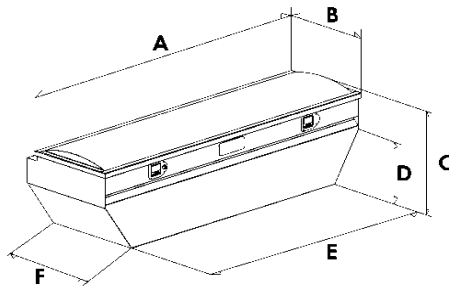

Crossover Box