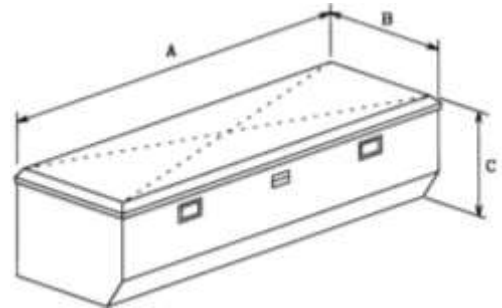

Garrison Series
Diamond Tread Paddle Latch Tool Boxes

Chests

CHESTS	Dimensions			Silver	Black
	A	B	C	Part	Part
RV Low-Profile Style					
Ford SD 60"/slant sides	60.50	20.50	19.00	44008	44008B
Utility Chest					
29"	29.00	12.00	16.00	44025	44025B
36"	36.00	20.50	16.00	44003	44003B
46.5"	46.50	19.0625	18.125	44029	44029B
Underbody					
24"	24.00	18.00	18.00	47001	47001B
36"	36.00	18.00	18.00	47002	47002B
48"	48.00	18.00	18.00	47003	47003B