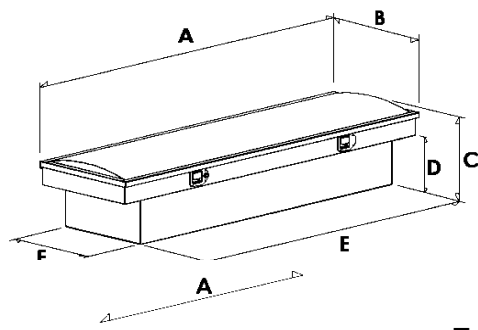

Crossover Style Boxes

CROSSOVER STYLE	Dimensions (Inches)						Silver	Black
	A	B	C	D	E	F	Part	Part
Single-Lid								
Full Size	71.5	20.75	15	9	61.5	18.25	57001	57001B
Dakota/05 Tacoma/Colorado-no crew	63	20.75	15	9	54.5	18.25	57007	57007B
Side-Mount								
Full Size 48"	48	15.5	12.25	7.625	47.25	10.5	57201	57201B
Full Size 56"	56	15.5	12.25	7.625	55.25	10.5	57202	57202B
Full Size 72"	72	15.5	12.25	7.625	71.25	10.5	57203	57203B