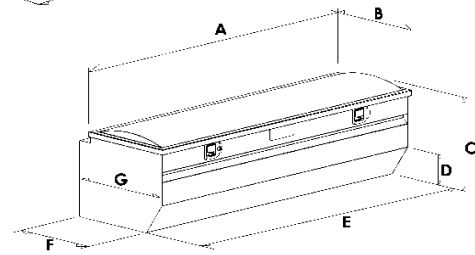

Chests

Chests

CHESTS	Dimensions (Inches)							Silver	Black
	A	B	C	D	E	F	G	Part	Part
RV Low-Profile Style and Utility									
60" Ford SD/02 Ddg Ram/slant sides	60.5	18	18.5	9.75	48	16	20	57408	57408B
36"	36	18	16			20		57403	57403B
44"	44.5	18	16			20		57404	57404B
Trailer Tongue									
Deep 34"	33.75	19	18	17	57409	57409B			
Standard 35"	34.5	14.5	15.5	21	57410	57410B			
Deep 39"	39	18.5	16	21	57411	57411B			
Standard 49"	48.5	16.5	18.5	33.5	57412	57412B