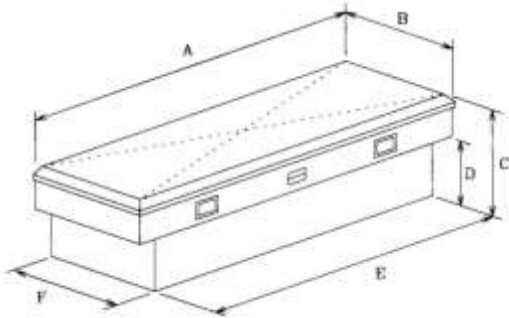

Garrison Series
Diamond Tread Paddle Latch Tool Boxes

Crossover Style Boxes

CROSSOVER STYLE	Dimensions (Inches)						Silver	Black
	A	B	C	D	E	F	Part	Part
Single-Lid								
Full Size	71.50	20.75	14.5	9	61.5	18.25	41016	41016B
Mid Size	63	20.75	15	9	54.5	18.25	41007	41007B
Side-Mount								
Full Size 48"	48	12.25	13	7.63	47.25	7.63	42001	42001B
Full Size 56"	56	12.25	13	7.63	59.25	7.63	42002	42002B
Full Size 72"	72	12.25	13	7.63	71.25	7.63	42003	42003B

Crossover Box