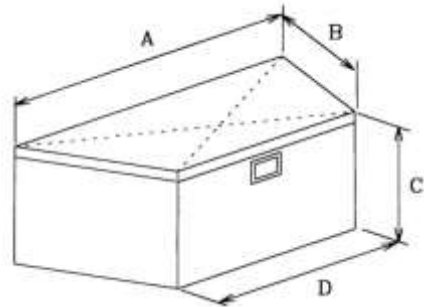

Trailer Tongue Box

Trailer Tongue Boxes

TRAILER TONGUE BOXES	Dimensions (inches)				Silver	Black
	A	B	C	D	Part	Part
Deep 34"	33.75	19	18	17	45003	45003B
Standard 35"	34.5	14.5	15.5	21	45001	45001B
Deep 39"	39	18.5	16	21	45004	45004B
Standard 49"	48.5	16.5	18.5	33.5	45002	45002B