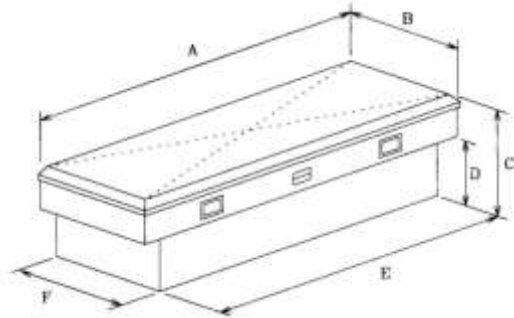

**Garrison Series**  
*Diamond Tread Paddle Latch Tool Boxes*

**Crossover Style Boxes**

CROSSOVER STYLE	Dimensions (Inches)						Silver	Black
	A	B	C	D	E	F	Part	Part
<b>Single-Lid</b>								
Full Size	71.50	20.75	14.5	9	61.5	18.25	41016	41016B
Mid Size	63	20.75	15	9	54.5	18.25	41007	41007B
<b>Side-Mount</b>								
Full Size 48"	48	12.25	13	7.63	47.25	7.63	42001	42001B
Full Size 56"	56	12.25	13	7.63	59.25	7.63	42002	42002B
Full Size 72"	72	12.25	13	7.63	71.25	7.63	42003	42003B