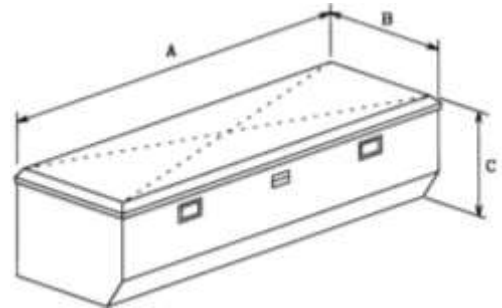

Garrison Series
Diamond Tread Paddle Latch Tool Boxes

Chests

CHESTS	Dimensions			Silver	Black
	A	B	C	Part	Part
RV Low-Profile Style					
Ford SD 60"/slant sides	60.50	20.50	19.00	44008	44008B
Utility Chest					
Jeep Wrangler 09-C	29.00	12.00	16.00	44025	44025B
36"	36.00	20.50	16.00	44003	44003B
46.5"	46.50	19.0625	18.125	44029	44029B
Underbody					
24"	24.00	18.00	18.00	47001	47001B
36"	36.00	18.00	18.00	47002	47002B
48"	48.00	18.00	18.00	47003	47003B