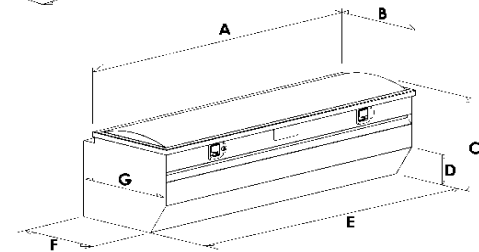

Chests

Chests

CHESTS	Dimensions (Inches)							Silver	Black
	A	B	C	D	E	F	G	Part	Part
RV Low-Profile Style and Utility									
60" Ford SD/02 Ddg Ram/slant sides	60.5	18	18.5	9.75	48	16	20	57408	57408B
36"	36	18	16			20		57403	57403B
46"	46.5	19	18			20		TBD	TBD
Trailer Tongue									
Deep 34"	33.75	19	18	17	57409	57409B			
Standard 35"	34.5	14.5	15.5	21	57410	57410B			
Deep 39"	39	18.5	16	21	57411	57411B			
Standard 49"	48.5	16.5	18.5	33.5	57412	57412B